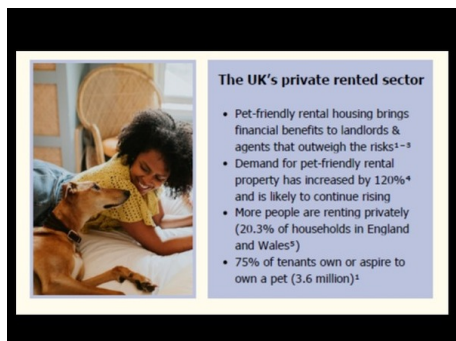

PET-FRIENDLY RENTAL PROPERTIES

This resource is made available free of charge, please click the 'Order Now' button to gain access.

This leaflet is intended to help all types of landlords and their agents get the most out of deciding to make their property pet friendly. Based on extensive information and our new research, it explains the benefits, the practicalities, the potential pitfalls (and how to avoid them) and how you can make it work for everyone.